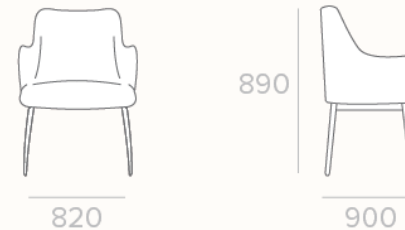

FOAM Foam & fibre

Layered high & low density foam delivers seating that lasts without compromising on comfort, wrapped with a polyester fibre outer for extra softness

UPHOLSTERY Fabric upholstery
85% Polyester, 15% Acrylic

Stocked in oatmeal coloured fabric, and can also be special ordered in midnight or grey colour options

MEASUREMENTS

ARMCHAIR

scan QR code to view this product on [synargy.com](https://www.synargy.com)